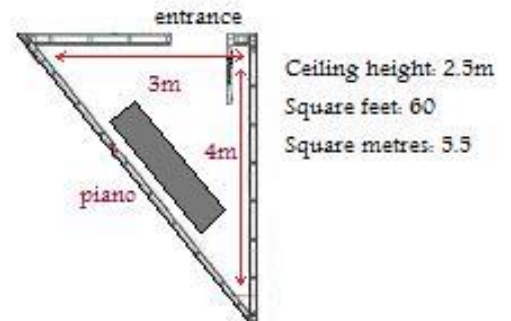

Room Size
1/2 musicians recommended

Contact Info
0207 833 3375

Features
Ventilation, Wi-Fi, music stand, sofa, iPod
playback lead

PLEASE NOTE THIS STUDIO IS NOT SUITABLE
FOR AMPLIFIED GUITAR OR DRUMS.